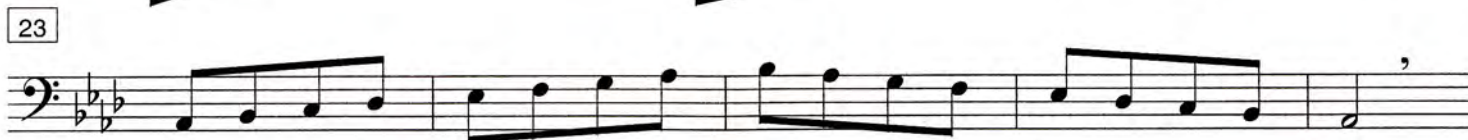

# Marsteller Scale & Arpeggio Routine

Normal detached tonguing. Memorize; play and think.

1 ♩ = 72 at first, then faster and faster

Memorize! Play in every key -- in each key, go as fast as possible/accurate